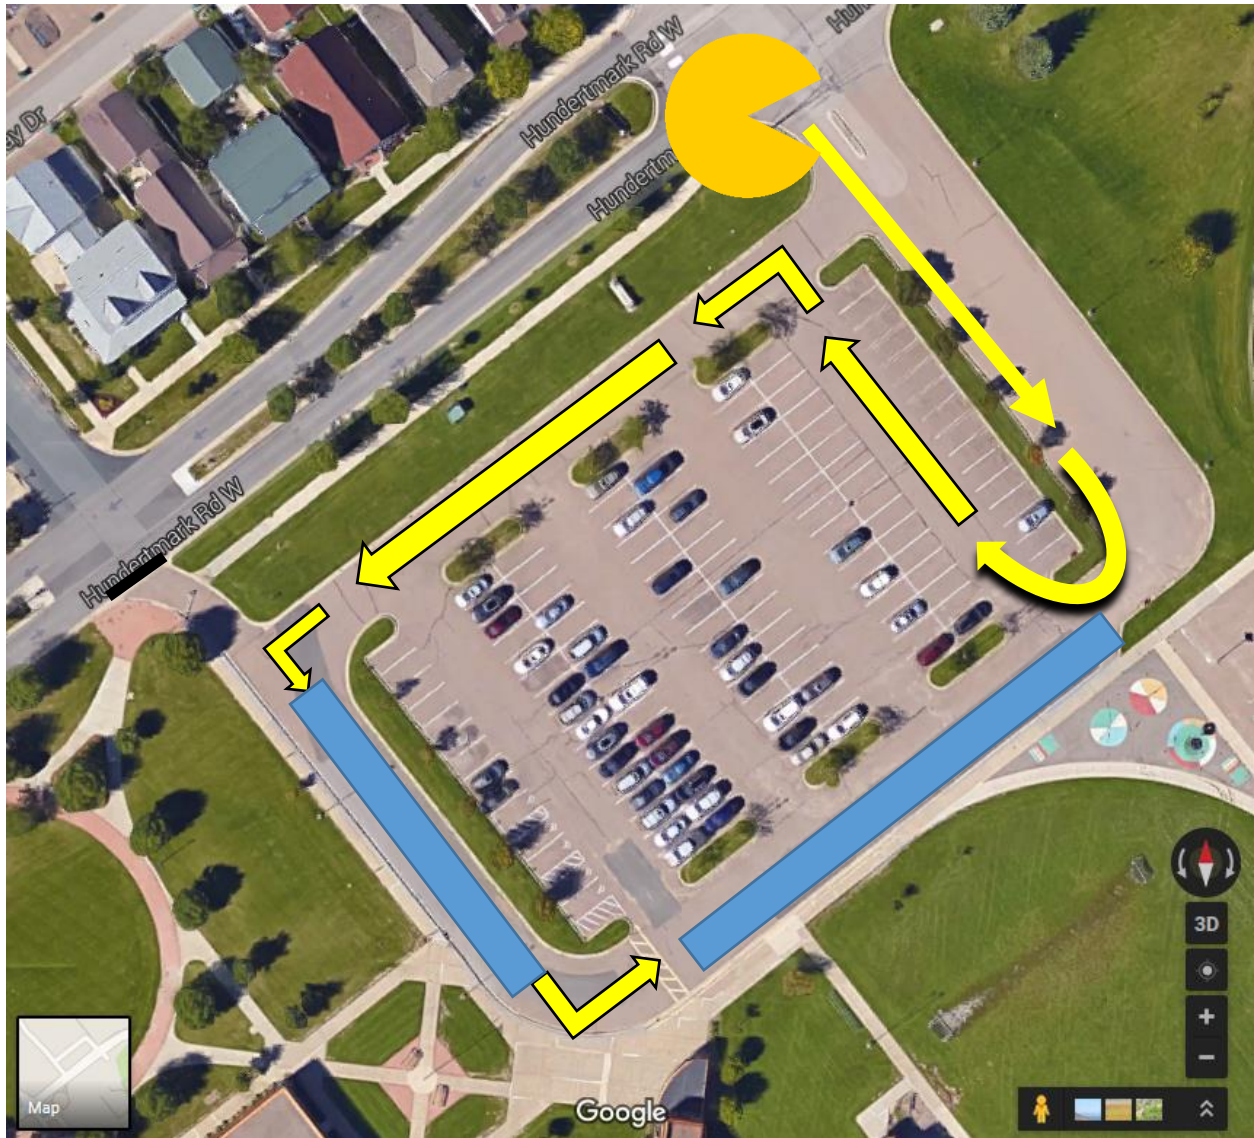

Clover Ridge Elementary

Drop Off & Pick Up Procedures

Drop Off and Pick Up Procedures:

We have many students who are dropped off and picked up each day. Please ensure the safety of all our students by following the guidelines below in order to effectively, safely, and efficiently drop off and pick up students.

- Please follow directions using the map above.
- Please pull all the way forward toward the playground to allow traffic to continue to flow effectively.
- Remain in your car and have your student exit curb side only.
- Do not use or block Handicap Parking lane.
- If you are coming into the building or dropping off, please use designated crosswalk for safety or wait for Safety Patrol directions.
- Do not park in the drop off/pick up line.
- Loading and unloading in the Blue Zones only
- No student should be in the parking lot unoccupied by an adult.
- If you choose not to wait in line, please park your car, and accompany your child to the building.